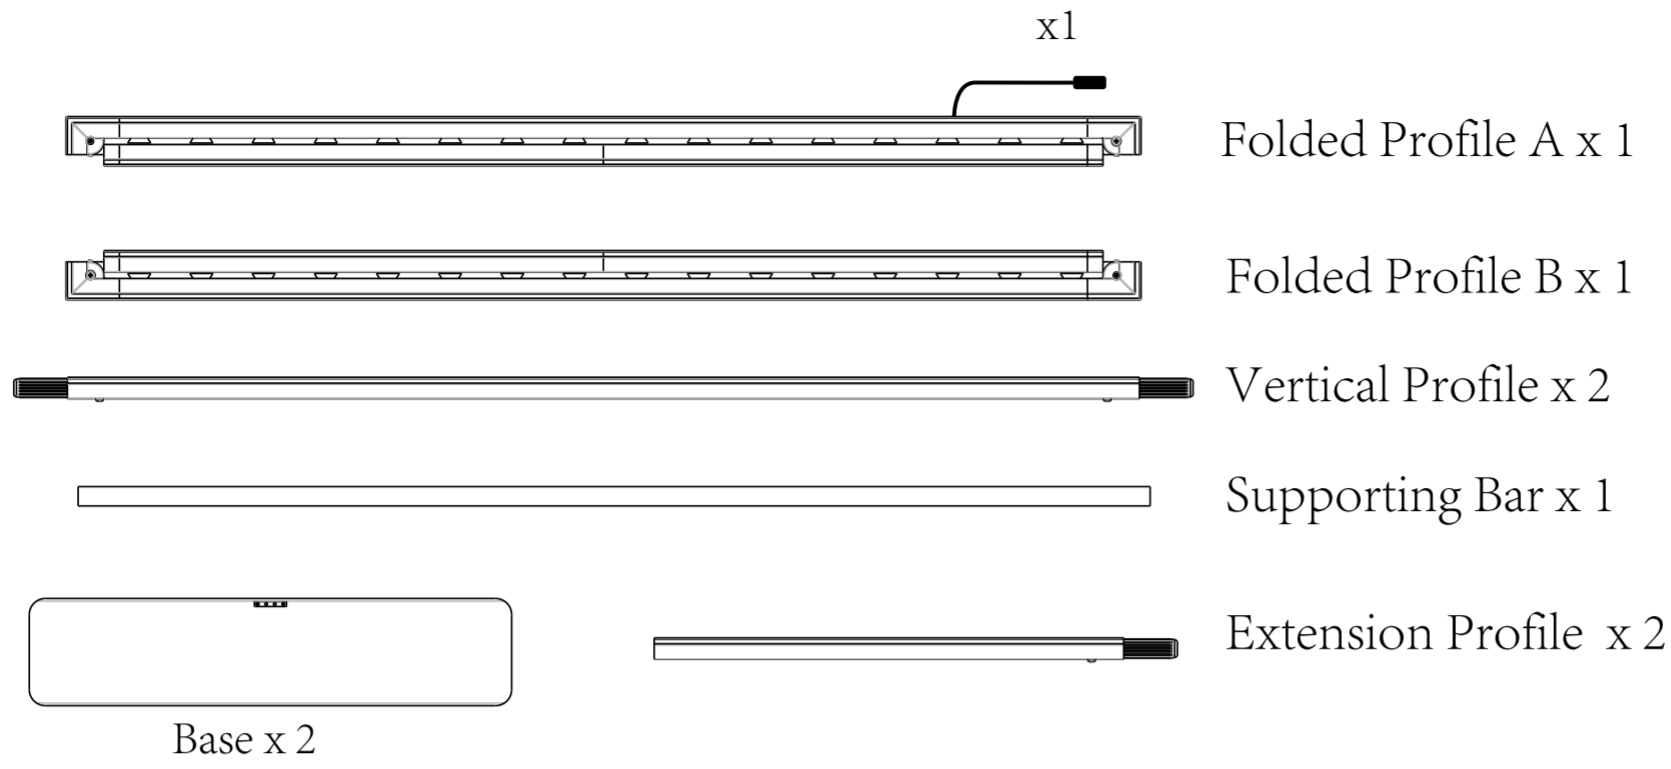

USER GUIDE

SEGFold LED light Box D100N-3979/3995

Inner cable and power supply connection