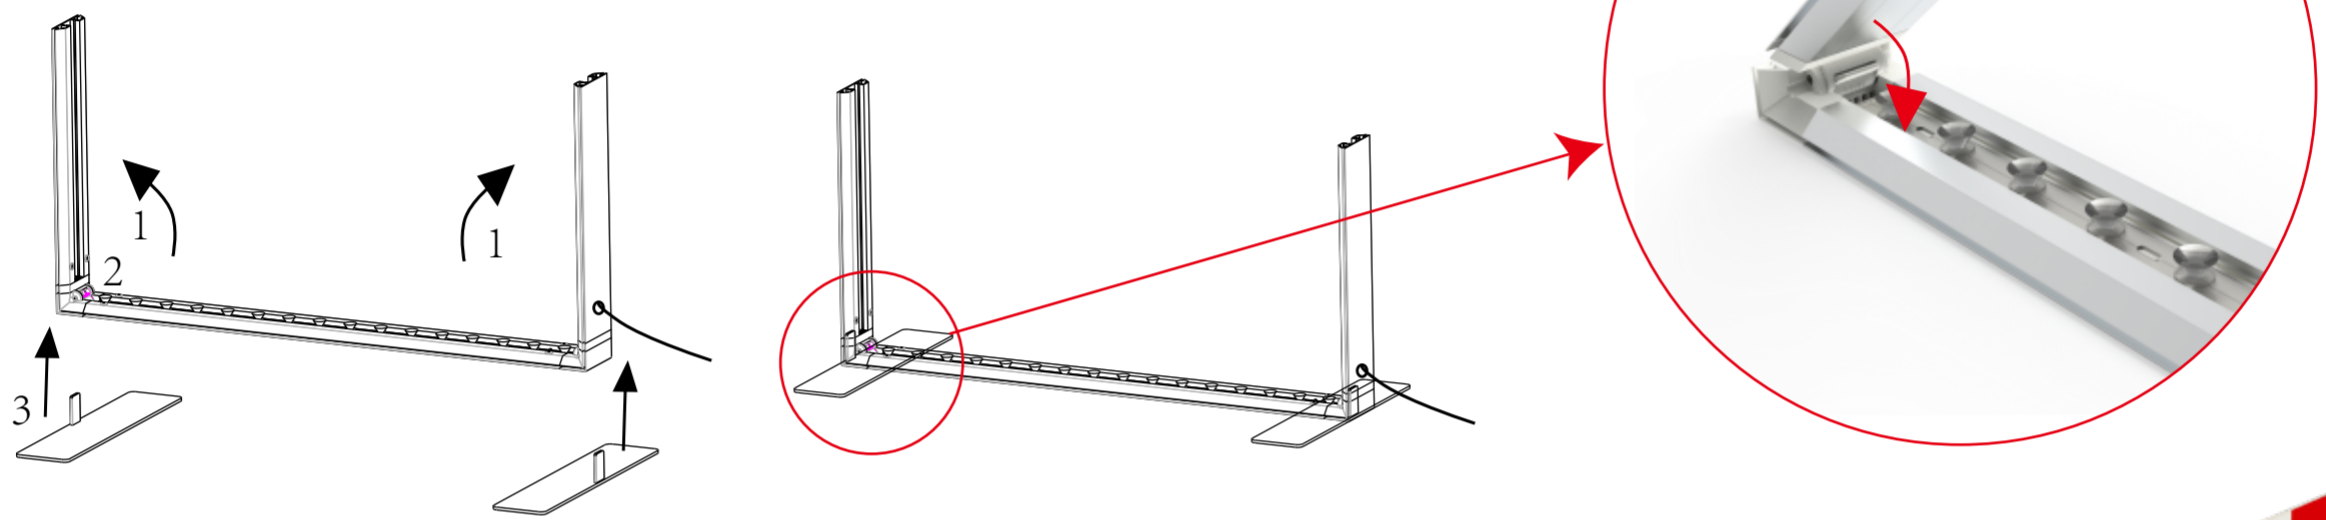

USER GUIDE

SEGFold LED light Box D100N-3979/3995

Inner cable and power supply connection