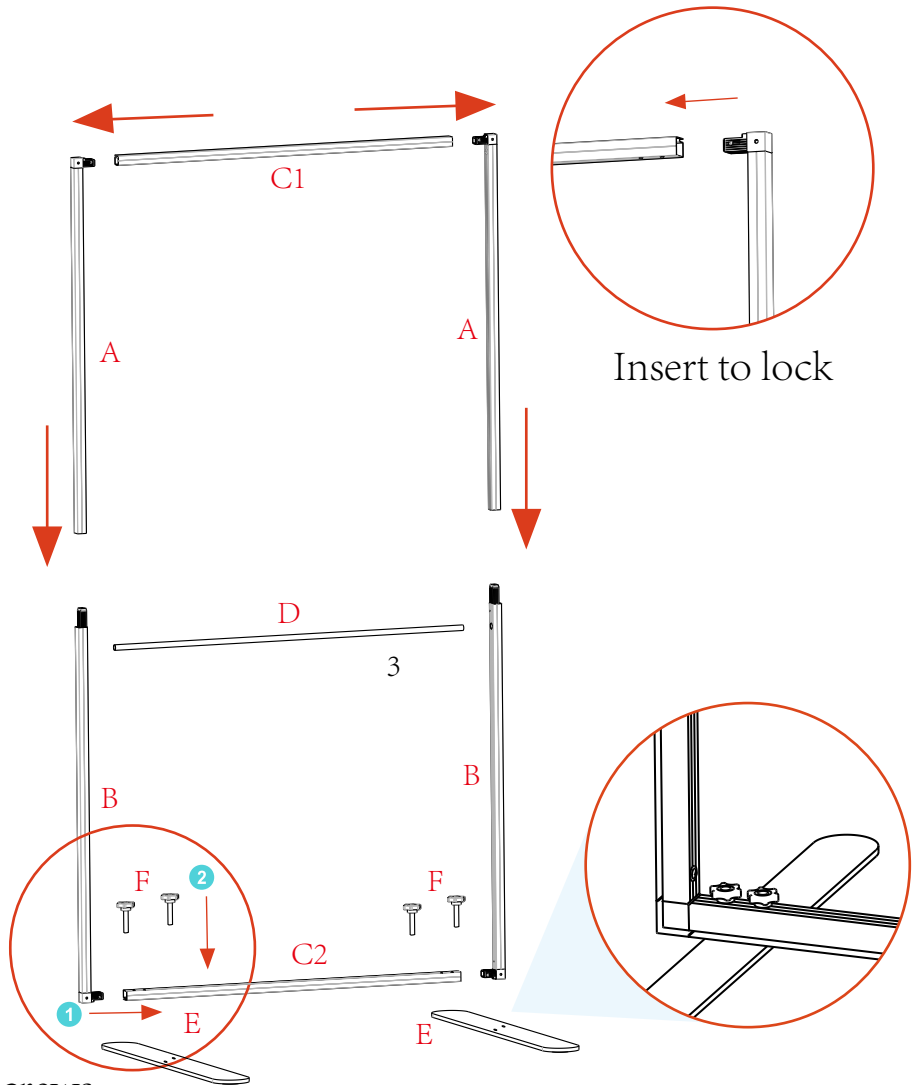

## TE-18FS SEG Fabric Stand 1x2m user guide

Base Installation:

1. Assemble the frame.
2. Secure the feet with screws.