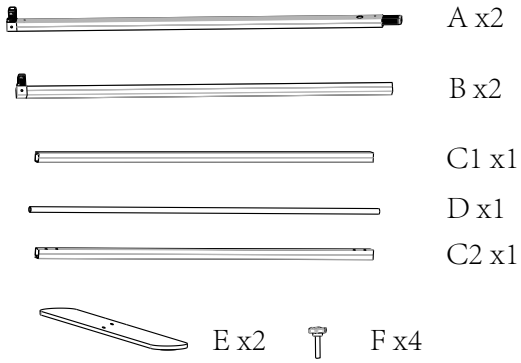

## TE-18FS SEG Fabric Stand 1x2m user guide

Base Installation:

1. Assemble the frame.
2. Secure the feet with screws.