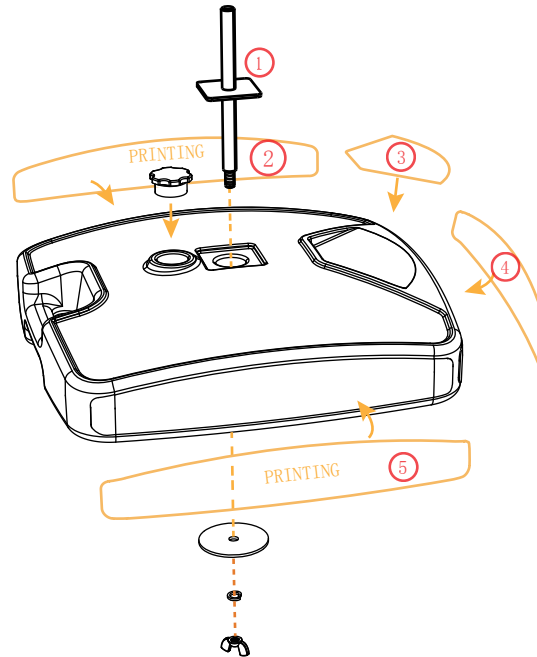

USER GUIDE

VOGUE BASE TE-28E

- ① Adapter pin
- ② ③ ④ ⑤ Logo position

Application

Weights Specially Designed to Fit Well All hard Surface Stands