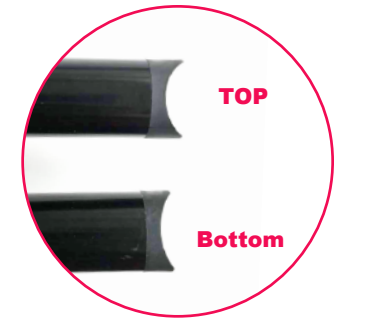

USER GUIDE

TE-15LH 10*8FT / 10*10FT Large Format Banner Stand- Heavy Duty

Packing List

After installing the hardware and printing, adjust the frame to the suitable size.