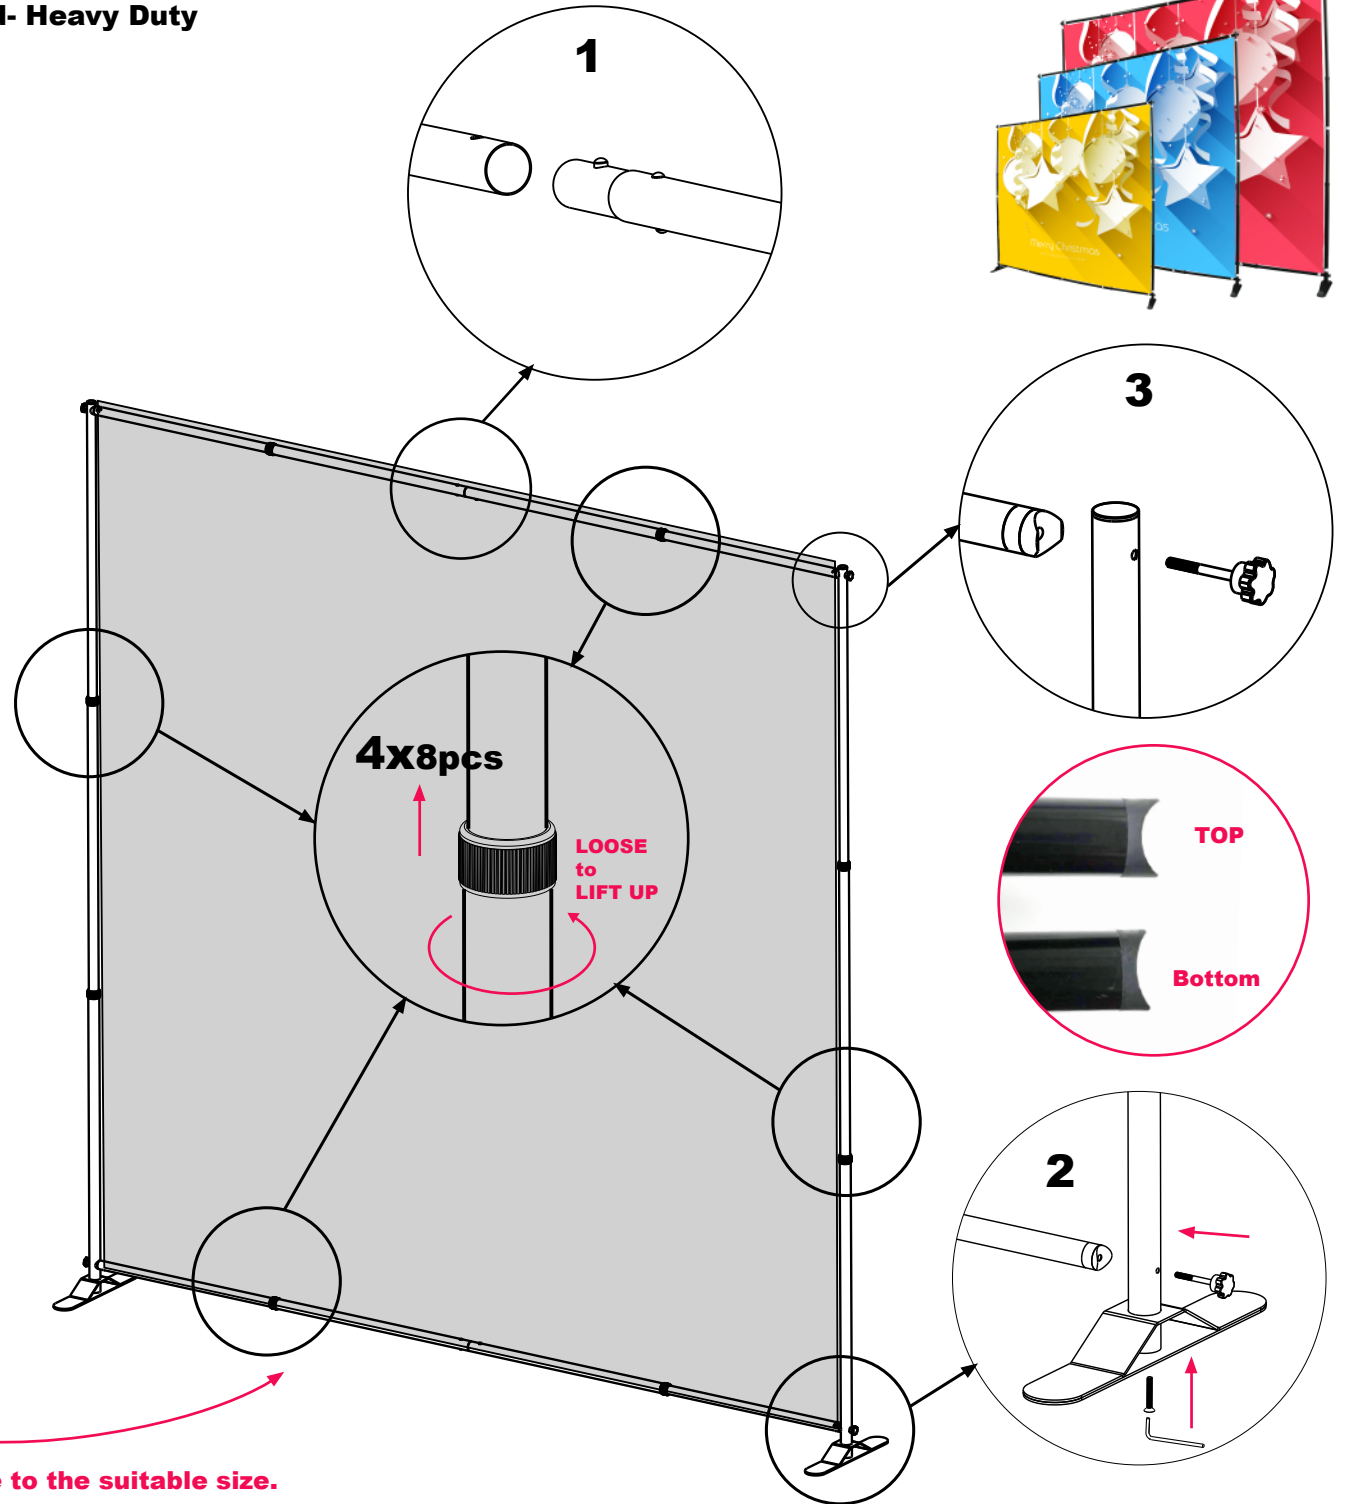

USER GUIDE

TE-15LH 10*8FT / 10*10FT Large Format Banner Stand- Heavy Duty

Packing List

After installing the hardware and printing, adjust the frame to the suitable size.