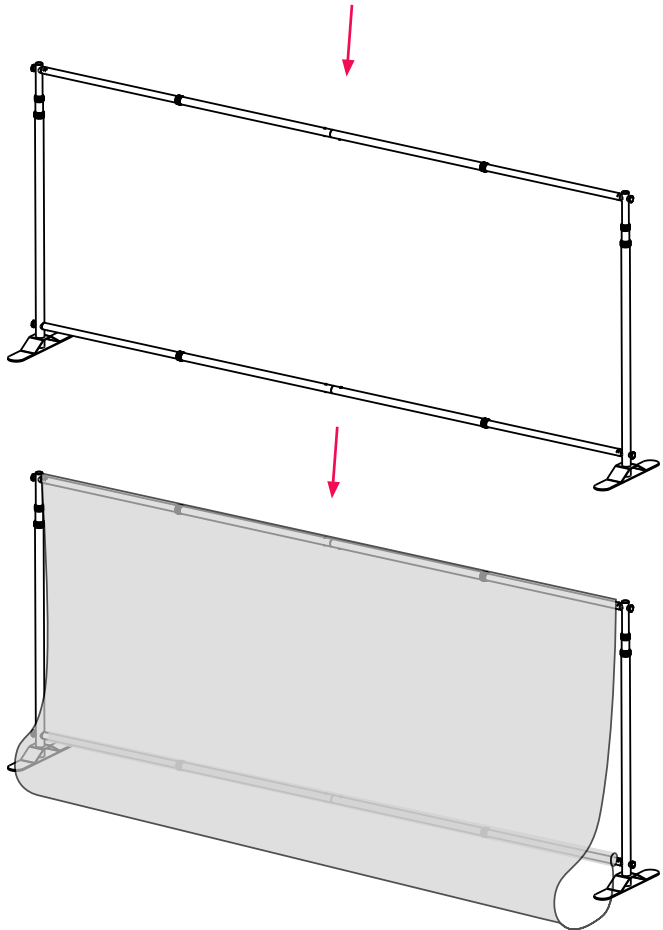

USER GUIDE

TE-15LH 10*8FT / 10*10FT Large Format Banner Stand- Heavy Duty

Packing List

After installing the hardware and printing, adjust the frame to the suitable size.