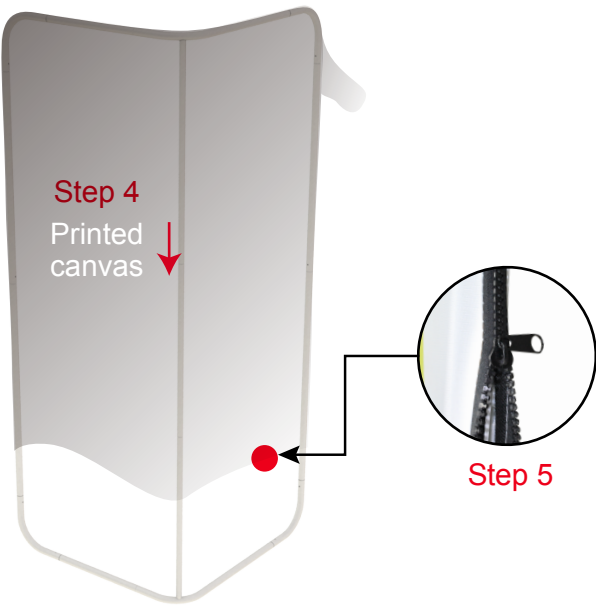

INSTRUCTION

Basic Modules Connection TE-28C-MB1/3/6

INSTRUCTION

Add-ons: Shelf & TV Display Assembly TE-28C-MBS

INSTRUCTION

Add-ons: Storage Room Assembly TE-28C-MBR

INSTRUCTION

Add-ons: Arch Gate Assembly TE-28C-MBG