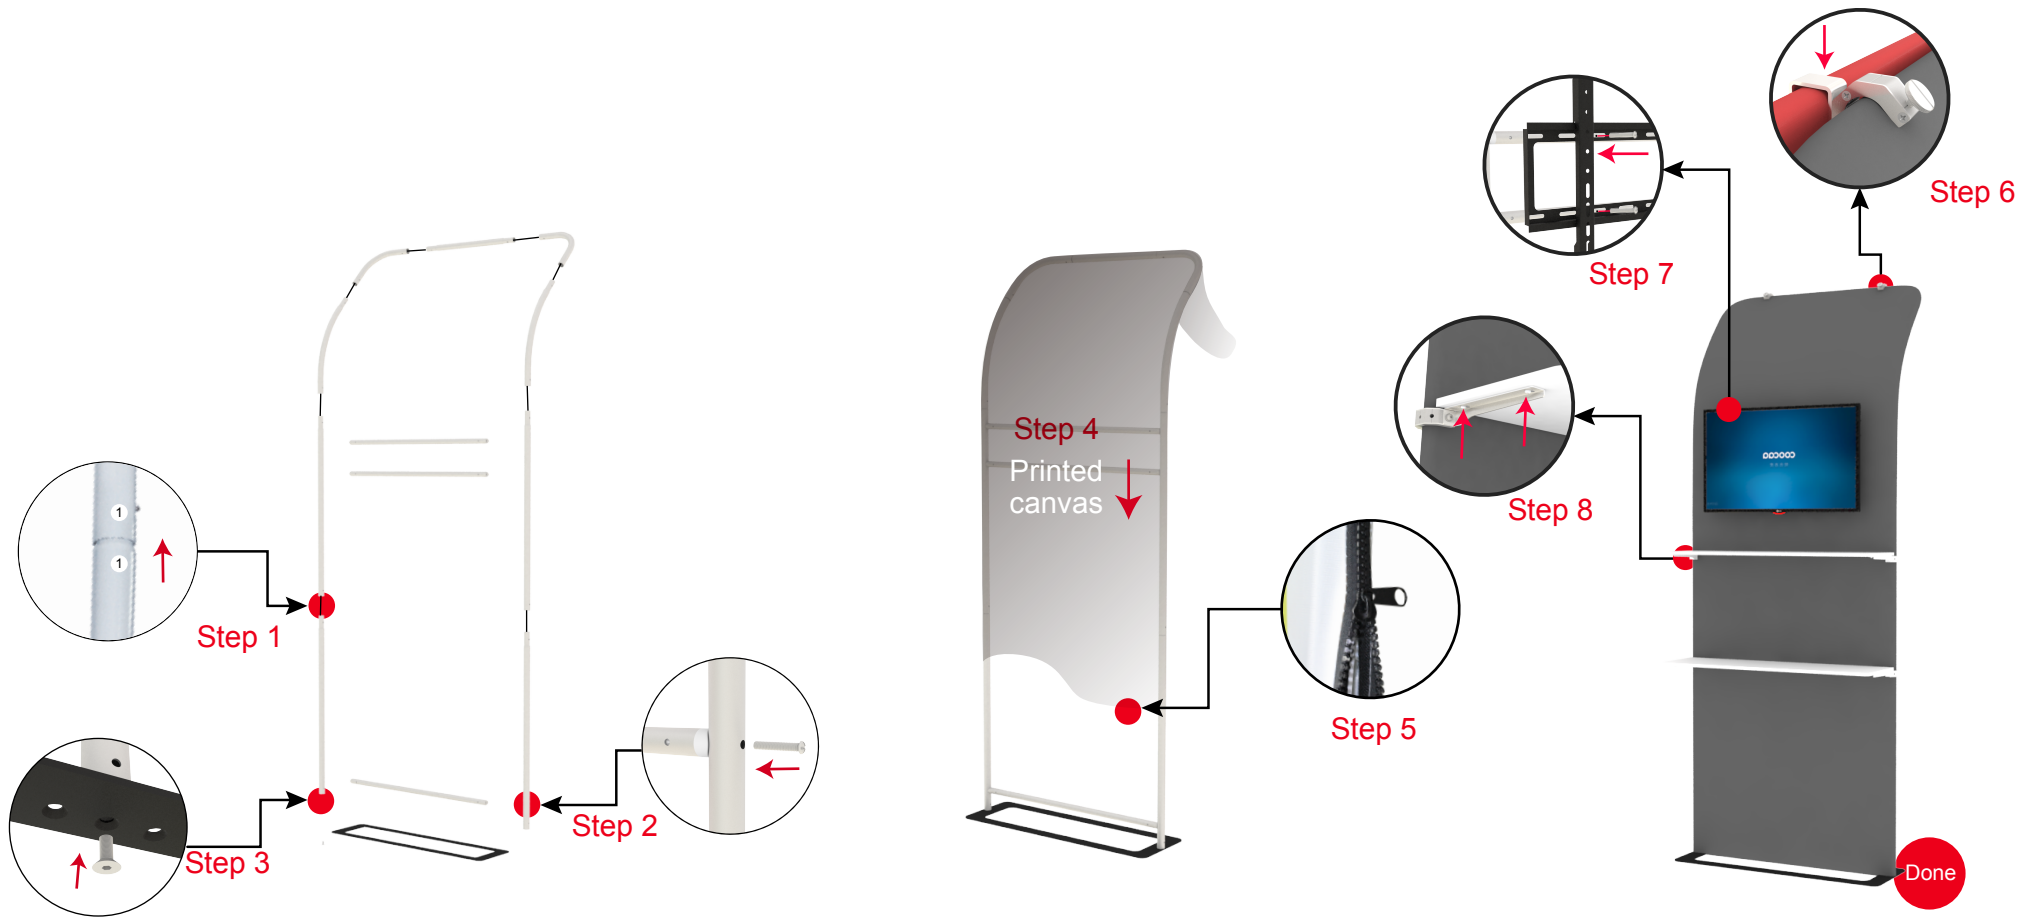

INSTRUCTION

TE-28C-MB

INSTRUCTION

Basic Modules TE-28C-MB1/3/6

INSTRUCTION

Add-ons TE-28C-MBG/R/S

INSTRUCTION

Basic Modules Assembly TE-28C-MB1/3/6

INSTRUCTION

Basic Modules Connection TE-28C-MB1/3/6

INSTRUCTION

Add-ons: Shelf & TV Display Assembly TE-28C-MBS

INSTRUCTION

Add-ons: Storage Room Assembly TE-28C-MBR

INSTRUCTION

Add-ons: Arch Gate Assembly TE-28C-MBG