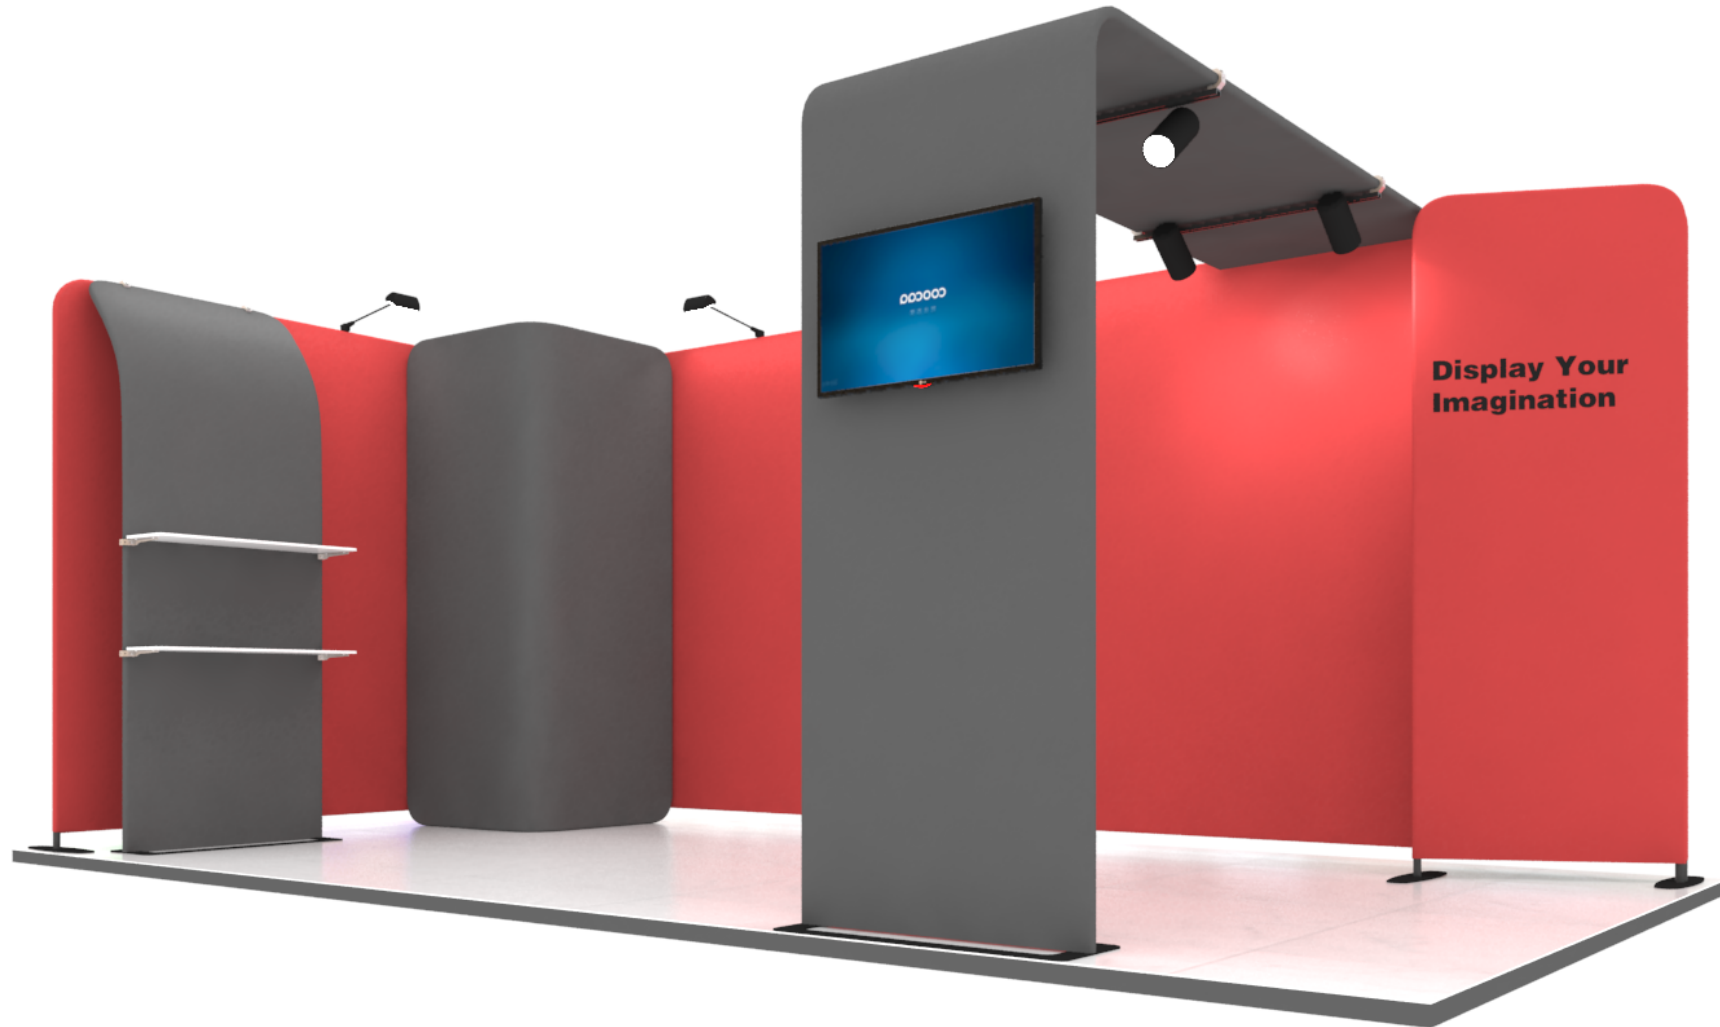

INSTRUCTION

TE-28C-MB