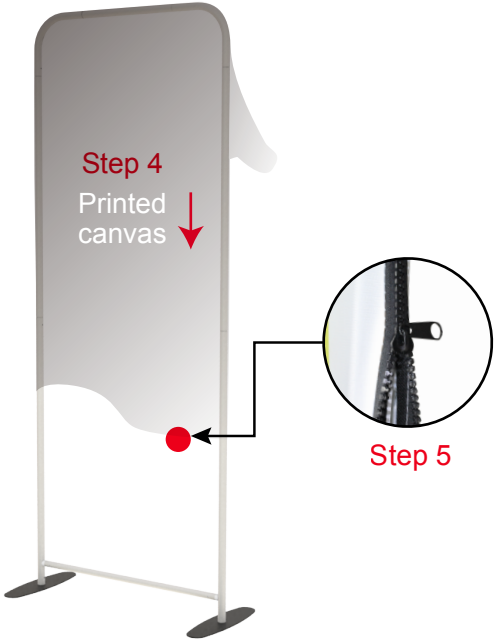

INSTRUCTION

TE-28C-MB

INSTRUCTION

Basic Modules TE-28C-MB1/3/6

INSTRUCTION

Add-ons TE-28C-MBG/R/S

INSTRUCTION

Basic Modules Assembly TE-28C-MB1/3/6

INSTRUCTION

Basic Modules Connection TE-28C-MB1/3/6

INSTRUCTION

Add-ons: Shelf & TV Display Assembly TE-28C-MBS

INSTRUCTION

Add-ons: Storage Room Assembly TE-28C-MBR

INSTRUCTION

Add-ons: Arch Gate Assembly TE-28C-MBG